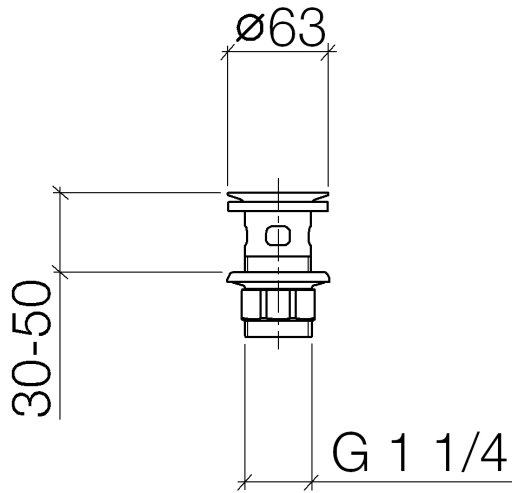

10 105 970

Fits: IMO, LULU, MADISON, MEM, TARA,  
CL.1, LISSÉ, VAIA, META, CYO

	Brushed Light Gold	10 105 970-27
	Chrome	10 105 970-00
	Brushed Platinum	10 105 970-06
	Platinum	10 105 970-08
	Durabass (23kt Gold)	10 105 970-09
	Dark Chrome	10 105 970-19
	Light Gold	10 105 970-26
	Brushed Durabass (23kt Gold)	10 105 970-28
	Matte Black	10 105 970-33
	Brushed Bronze	10 105 970-42
	Brushed Champagne (22kt Gold)	10 105 970-46
	Champagne (22kt Gold)	10 105 970-47
	Brushed Chrome	10 105 970-93
	Brushed Dark Platinum	10 105 970-99

## Grated waste 1 1/4" - Brushed Light Gold

---

IMO

10 105 970

Only suitable for basins with an overflow.

10 105 970

10 105 970

Parts for other finishes can be found here: [Chrome](#)

### Spare parts list

No.	Item Number	Name	Quantity used	Delivery time
1	09 11 01 027-27	cup	1	60
2	09 14 05 039 90	seal	1	2
3	09 14 03 025 90	seal	1	2
4	09 23 10 020-27	nut	1	60