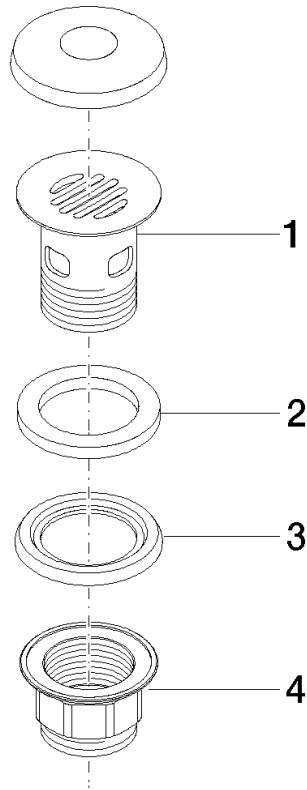

10 105 970

Fits: IMO, LULU, MADISON, MEM, TARA,  
CL.1, LISSÉ, VAIA, META, CYO

	Brushed Light Gold	10 105 970-27
	Chrome	10 105 970-00
	Brushed Platinum	10 105 970-06
	Platinum	10 105 970-08
	Durabass (23kt Gold)	10 105 970-09
	Dark Chrome	10 105 970-19
	Light Gold	10 105 970-26
	Brushed Durabass (23kt Gold)	10 105 970-28
	Matte Black	10 105 970-33
	Brushed Bronze	10 105 970-42
	Brushed Champagne (22kt Gold)	10 105 970-46
	Champagne (22kt Gold)	10 105 970-47
	Brushed Chrome	10 105 970-93
	Brushed Dark Platinum	10 105 970-99

## Grated waste 1 1/4" - Brushed Light Gold

---

IMO

10 105 970

Only suitable for basins with an overflow.

10 105 970

10 105 970

Parts for other finishes can be found here: [Chrome](#)

### Spare parts list

No.	Item Number	Name	Quantity used	Delivery time
1	09 11 01 027-27	cup	1	60
2	09 14 05 039 90	seal	1	2
3	09 14 03 025 90	seal	1	2
4	09 23 10 020-27	nut	1	60